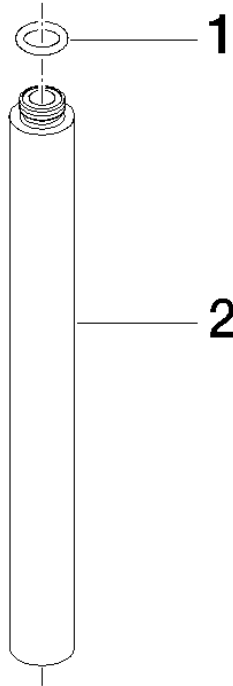

Extension for shower with fixed riser 200 mm - Platinum

IMO

12 120 970

	Platinum	12 120 970-08
	Brushed Light Gold	12 120 970-27

Fits: IMO, LULU, MADISON, MEM, TARA,
CL.1, LISSÉ, VAIA, META, CYO

Extension for shower with fixed riser 200 mm - Platinum

IMO

12 120 970

12 120 970

mm [inches]

12 120 970

Parts for other finishes can be found here: [Brushed Light Gold](#)

Spare parts list

No.	Item Number	Name	Quantity used	Delivery time
1	90 14 10 011 00 90	seal	1	2
2	09 24 04 180-08	extension	1	60