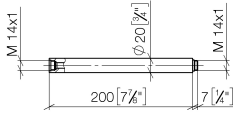

Extension for shower with fixed riser 200 mm - Platinum

IMO

12 120 970

	Platinum	12 120 970-08
	Brushed Light Gold	12 120 970-27

Fits: IMO, LULU, MADISON, MEM, TARA,
CL.1, LISSÉ, VAIA, META, CYO

Extension for shower with fixed riser 200 mm - Platinum

IMO

12 120 970

12 120 970

mm [inches]

12 120 970

Parts for other finishes can be found here: [Brushed Light Gold](#)

Spare parts list

No.	Item Number	Name	Quantity used	Delivery time
1	90 14 10 011 00 90	seal	1	2
2	09 24 04 180-08	extension	1	60